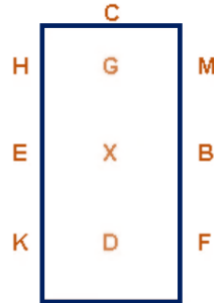

# My First Dressage Test 1a (2020)

Arena 20m x 40m  
Approx. time 5 mins

1. A – Enter the arena in walk and head straight down the centre line

2. C – Turn left and carry on past H

3. E – ask your pony to stand and count to 5 then walk on again

4. Walk past K and A

5. Between F and M show us some trot strides

6. M – ask your pony to walk again

7. Walk past C, H, E & K

8. At A – Turn left and walk down the center line

9. At X – in the middle of the arena – ask your pony to stand and salute to the judge