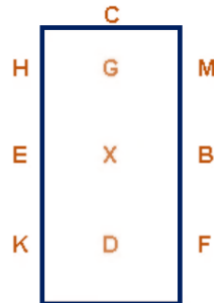

# My First Dressage Test 1a (2020)

Arena 20m x 40m  
Approx. time 5 mins

1. A – Enter the arena in walk and head straight down the centre line

2. C – Turn left and carry on past H

3. E – ask your pony to stand and count to 5 then walk on again

4. Walk past K and A

5. Between F and M show us some trot strides

6. M – ask your pony to walk again

7. Walk past C, H, E & K

8. At A – Turn left and walk down the center line

9. At X – in the middle of the arena – ask your pony to stand and salute to the judge