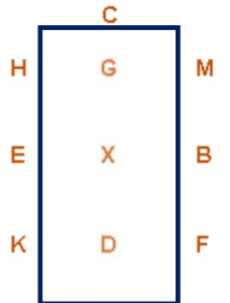

# My First Dressage Test 1a (2020)

Arena 20m x 40m  
Approx. time 5 mins

1. A – Enter the arena in walk and head straight down the centre line

2. C – Turn left and carry on past H

3. E – ask your pony to stand and count to 5 then walk on again

4. Walk past K and A

5. Between F and M show us some trot strides

6. M – ask your pony to walk again

7. Walk past C, H, E & K

8. At A – Turn left and walk down the center line

9. At X – in the middle of the arena – ask your pony to stand and salute to the judge