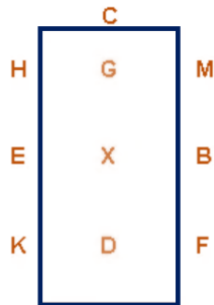

# My First Dressage Test 1a (2020)

Arena 20m x 40m  
Approx. time 5 mins

1. A – Enter the arena in walk and head straight down the centre line

2. C – Turn left and carry on past H

3. E – ask your pony to stand and count to 5 then walk on again

4. Walk past K and A

5. Between F and M show us some trot strides

6. M – ask your pony to walk again

7. Walk past C, H, E & K

8. At A – Turn left and walk down the center line

9. At X – in the middle of the arena – ask your pony to stand and salute to the judge