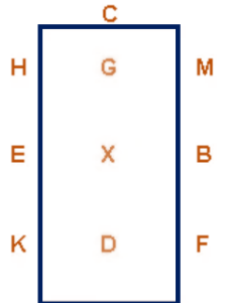

# My First Dressage Test 1a (2020)

Arena 20m x 40m  
Approx. time 5 mins

1. A – Enter the arena in walk and head straight down the centre line

2. C – Turn left and carry on past H

3. E – ask your pony to stand and count to 5 then walk on again

4. Walk past K and A

5. Between F and M show us some trot strides

6. M – ask your pony to walk again

7. Walk past C, H, E & K

8. At A – Turn left and walk down the center line

9. At X – in the middle of the arena – ask your pony to stand and salute to the judge