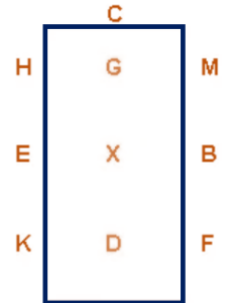

# My First Dressage Test 1a (2020)

Arena 20m x 40m  
Approx. time 5 mins

1. A – Enter the arena in walk and head straight down the centre line

2. C – Turn left and carry on past H

3. E – ask your pony to stand and count to 5 then walk on again

4. Walk past K and A

5. Between F and M show us some trot strides

6. M – ask your pony to walk again

7. Walk past C, H, E & K

8. At A – Turn left and walk down the center line

9. At X – in the middle of the arena – ask your pony to stand and salute to the judge