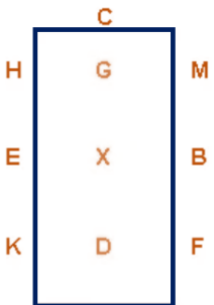

# My First Dressage Test 1a (2020)

Arena 20m x 40m  
Approx. time 5 mins

1. A – Enter the arena in walk and head straight down the centre line

2. C – Turn left and carry on past H

3. E – ask your pony to stand and count to 5 then walk on again

4. Walk past K and A

5. Between F and M show us some trot strides

6. M – ask your pony to walk again

7. Walk past C, H, E & K

8. At A – Turn left and walk down the center line

9. At X – in the middle of the arena – ask your pony to stand and salute to the judge