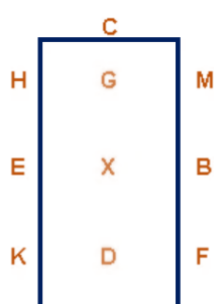

# My First Dressage Test 1c (2020)

Arena 20m x 40m  
Approx. time 5 mins

1. A - Enter in medium walk and proceed down the centre line  
C - Track right

2. M - Transition to working trot  
BFA - Working trot

3. A - Circle right 20m in diameter in working trot

4. K - Transition to medium walk

5. E - Turn right  
B - Turn left

6. M - Transition to working trot  
CHE - Working trot

7. E - Circle left 20m in diameter in working trot