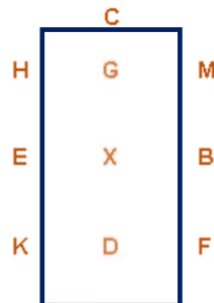

# My First Dressage Test 1c (2020)

Arena 20m x 40m  
Approx. time 5 mins

1. A - Enter in medium walk and proceed down the centre line  
C - Track right

2. M - Transition to working trot  
BFA - Working trot

3. A - Circle right 20m in diameter in working trot

4. K - Transition to medium walk

5. E - Turn right  
B - Turn left

6. M - Transition to working trot  
CHE - Working trot

7. E - Circle left 20m in diameter in working trot