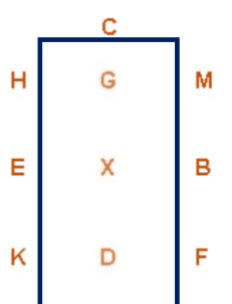

9. FXH - Change the rein in free walk on a long rein