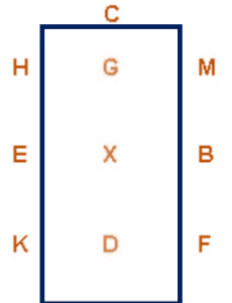

# My First Dressage Test 1c (2020)

Arena 20m x 40m  
Approx. time 5 mins

1. A - Enter in medium walk and proceed down the centre line  
C - Track right

2. M - Transition to working trot  
BFA - Working trot

3. A - Circle right 20m in diameter in working trot

4. K - Transition to medium walk

5. E - Turn right  
B - Turn left

6. M - Transition to working trot  
CHE - Working trot

7. E - Circle left 20m in diameter in working trot

8. A - Transition to medium walk

9. FXH - Change the rein in free walk on a long rein

10. H - Medium walk  
M - Working trot