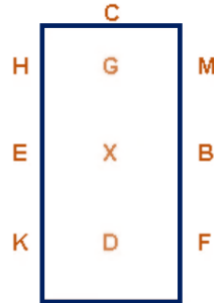

# My First Dressage Test 1c (2020)

Arena 20m x 40m  
Approx. time 5 mins

1. A - Enter in medium walk and proceed down the centre line  
C - Track right

2. M - Transition to working trot  
BFA - Working trot

3. A - Circle right 20m in diameter in working trot

4. K - Transition to medium walk

5. E - Turn right  
B - Turn left

6. M - Transition to working trot  
CHE - Working trot

7. E - Circle left 20m in diameter in working trot