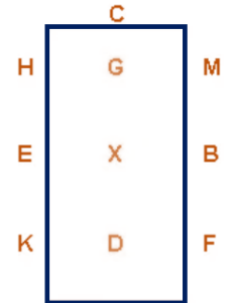

# My First Dressage Test 1c (2020)

Arena 20m x 40m  
Approx. time 5 mins

1. A - Enter in medium walk and proceed down the centre line  
C - Track right

2. M - Transition to working trot  
BFA - Working trot

3. A - Circle right 20m in diameter in working trot

4. K - Transition to medium walk

5. E - Turn right  
B - Turn left

6. M - Transition to working trot  
CHE - Working trot

7. E - Circle left 20m in diameter in working trot