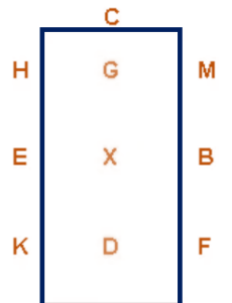

8. A - Transition to medium walk