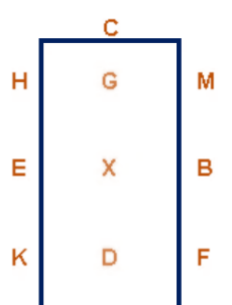

10. H - Medium walk
  M - Working trot