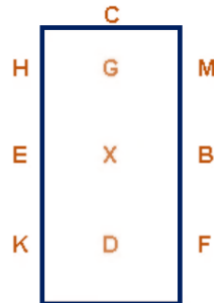

# My First Dressage Test 1c (2020)

Arena 20m x 40m  
Approx. time 5 mins

1. A - Enter in medium walk and proceed down the centre line  
C - Track right

2. M - Transition to working trot  
BFA - Working trot

3. A - Circle right 20m in diameter in working trot

4. K - Transition to medium walk

5. E - Turn right  
B - Turn left

6. M - Transition to working trot  
CHE - Working trot

7. E - Circle left 20m in diameter in working trot