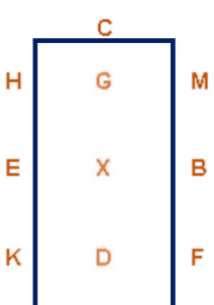

# My First Dressage Test 1c (2020)

Arena 20m x 40m  
Approx. time 5 mins

1. A - Enter in medium walk and proceed down the centre line  
C - Track right

2. M - Transition to working trot  
BFA - Working trot

3. A - Circle right 20m in diameter in working trot

4. K - Transition to medium walk

5. E - Turn right  
B - Turn left

6. M - Transition to working trot  
CHE - Working trot

7. E - Circle left 20m in diameter in working trot