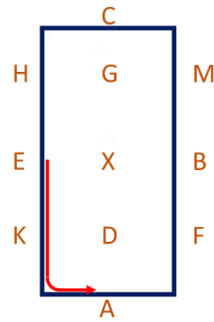

# Prelim 2c

(2020)

Arena 20m x 40m  
Approx. time 5 mins

11. EKA – Working trot

12. A – Turn down the centre line  
G – Halt, Immobility, Salute