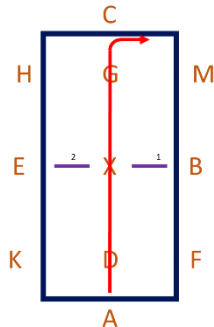

## Intro Level (2020)

Arena 20m x 40m  
Approx. time 5 mins

1. A enter in working trot. X Halt, salute, proceed in working trot. C track right

2. B circle right 20 meters. B working trot around arena to E