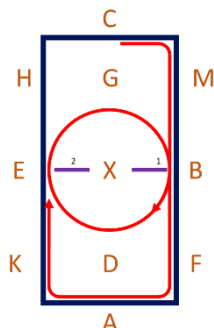

## Intro Level (2020)

Arena 20m x 40m  
Approx. time 5 mins

1. A enter in working trot. X Halt, salute, proceed in working trot. C track right

2. B circle right 20 meters. B working trot around arena to E