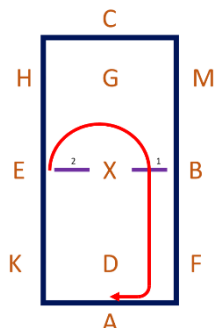

3. E half circle right 15m and over Fence#1, continue straight ahead to A in working trot