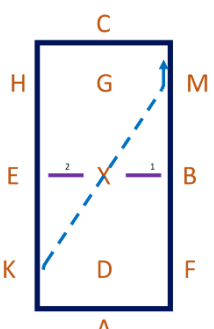

5. KXM change the rein free walk on a long rein. M medium walk