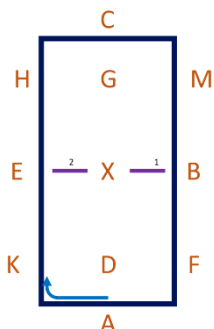

4. A transition to medium walk