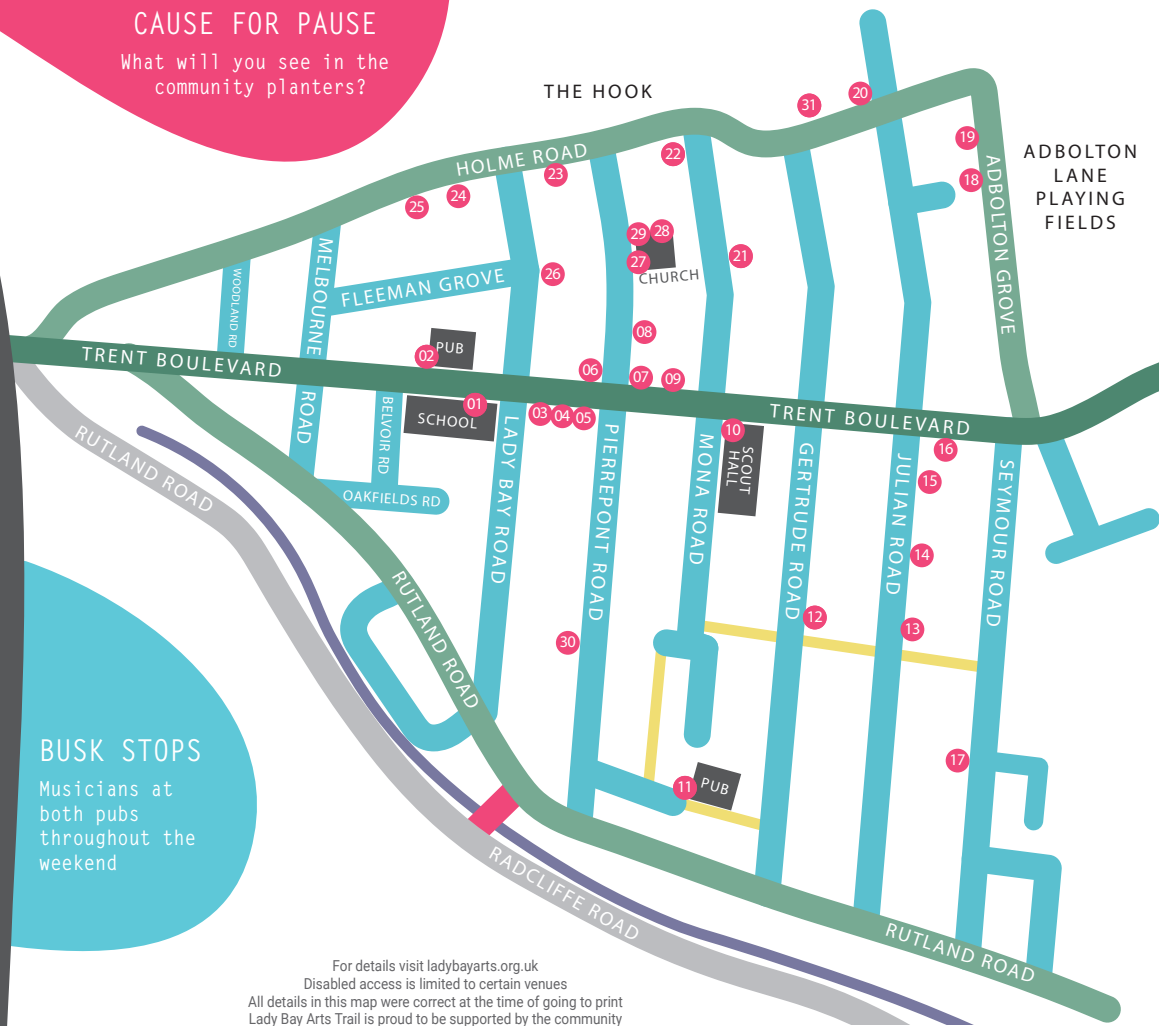

10 SCOUT HALL CAFE
Lady Bay Scouts will be providing refreshments over the weekend

29 FARR HALL
LADY BAY POP UP CAFE
Virinder Rose.
FB: LadyBayPopUpCafe
IG: lady_bay_pop_up_cafe_
Inspired by childhood love of home-cooked food, the cafe specialises in creating artisan Indian food from kitchen in heart of Lady Bay.

What will you see in the community planters?

BUSK STOPS

Musicians at both pubs throughout the weekend

For details visit ladybayarts.org.uk
Disabled access is limited to certain venues
All details in this map were correct at the time of going to print
Lady Bay Arts Trail is proud to be supported by the community

11am-4pm. BOTH DAYS
Free drop in crafts sessions run by the Lady Bay Pre School

OTHER WORKSHOPS & ACTIVITIES

17 SCULPTURE WORKSHOP
CATHERINE GITTENS
88 Seymour Road. IG: catherinegittens.art
A chance to explore our woodland style garden and respond creatively through making a 10 minute playful sculpture.
2-3PM. SATURDAY & SUNDAY

THANKS TO OUR SUPPORTERS

Nottinghamshire County Council
Custom frames Poppy and Pint Lady Bay Pub

LADY BAY
ARTS TRAIL

2022

FREE ARTS TRAIL MAP

Saturday & Sunday
14 & 15 MAY

11am - 5pm