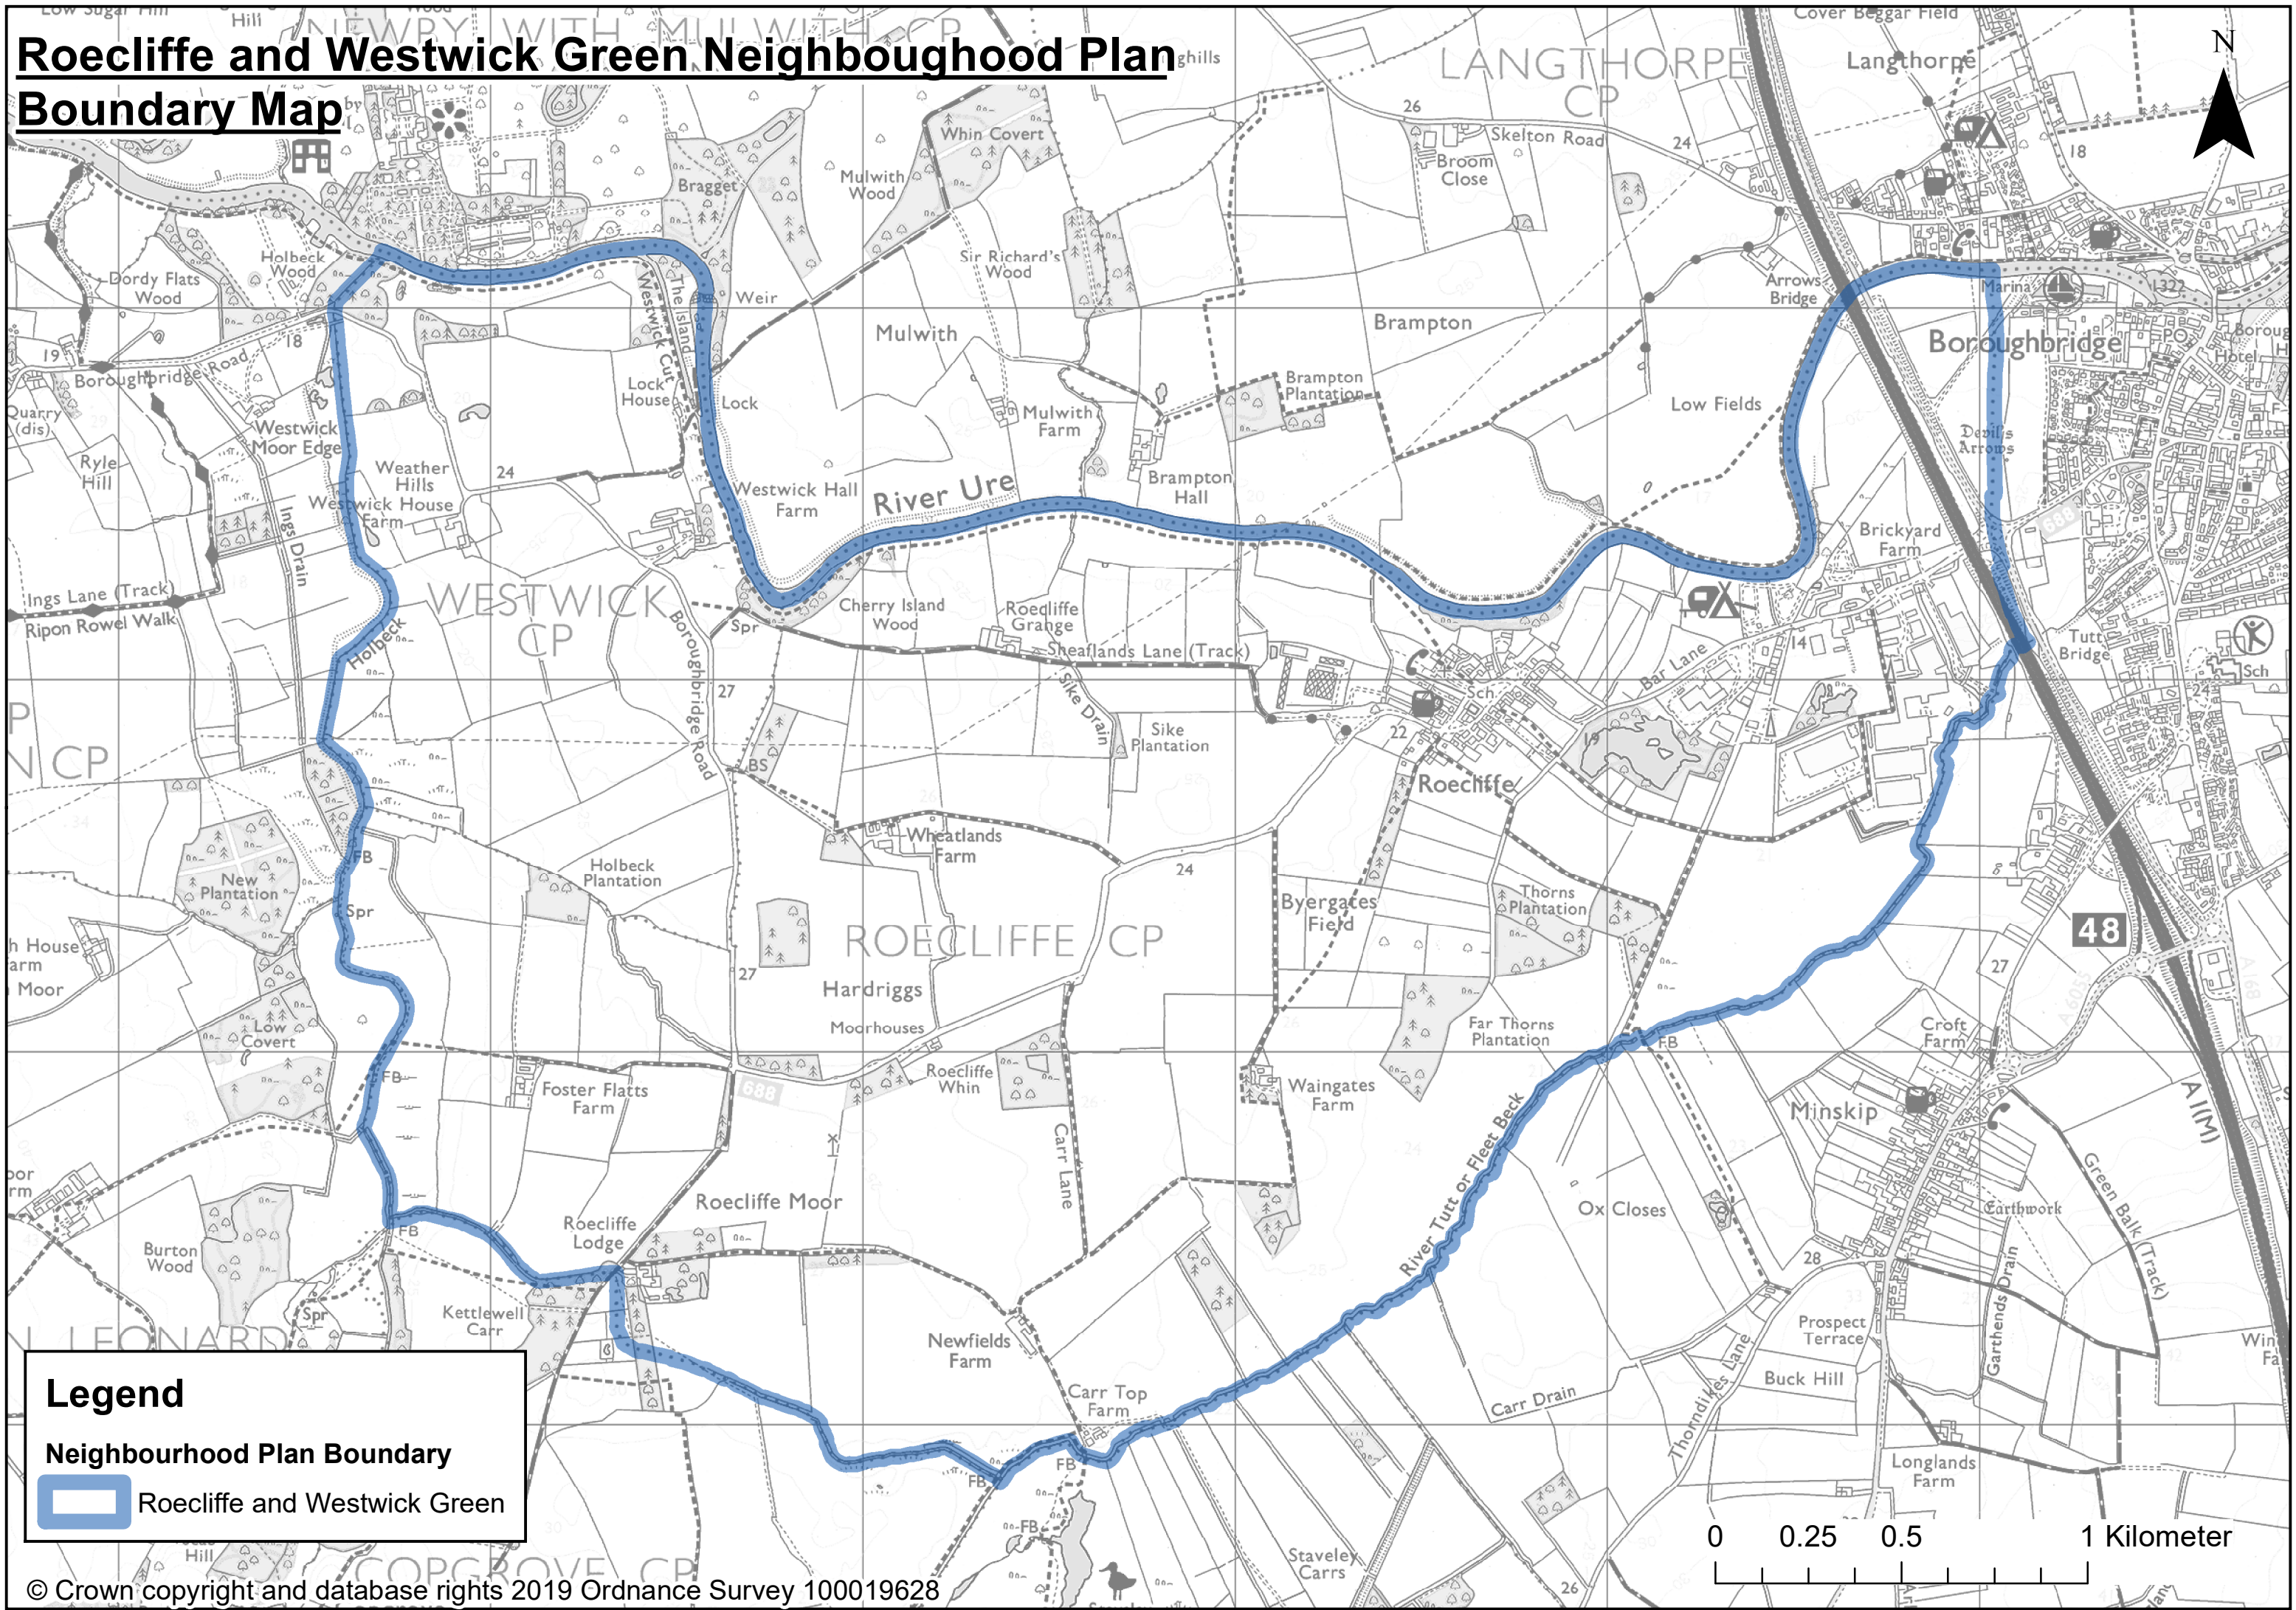

Roecliffe and Westwick Green Neighbourhood Plan Boundary Map

Legend

Neighbourhood Plan Boundary

 Roecliffe and Westwick Green