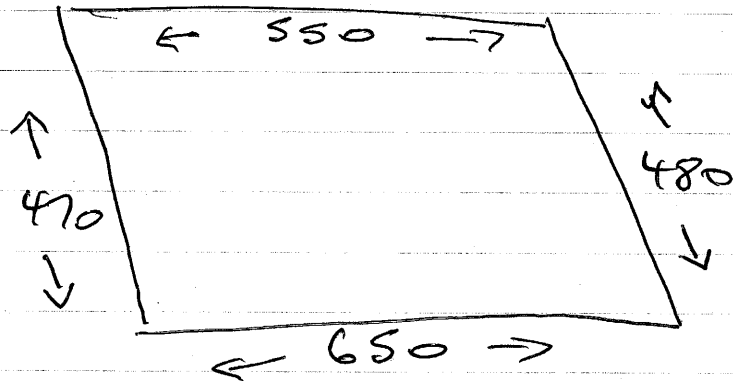

BAGGAGE HOLD

DOOR FRAME

FLOOR AREA

Ceiling height (lowest) 830