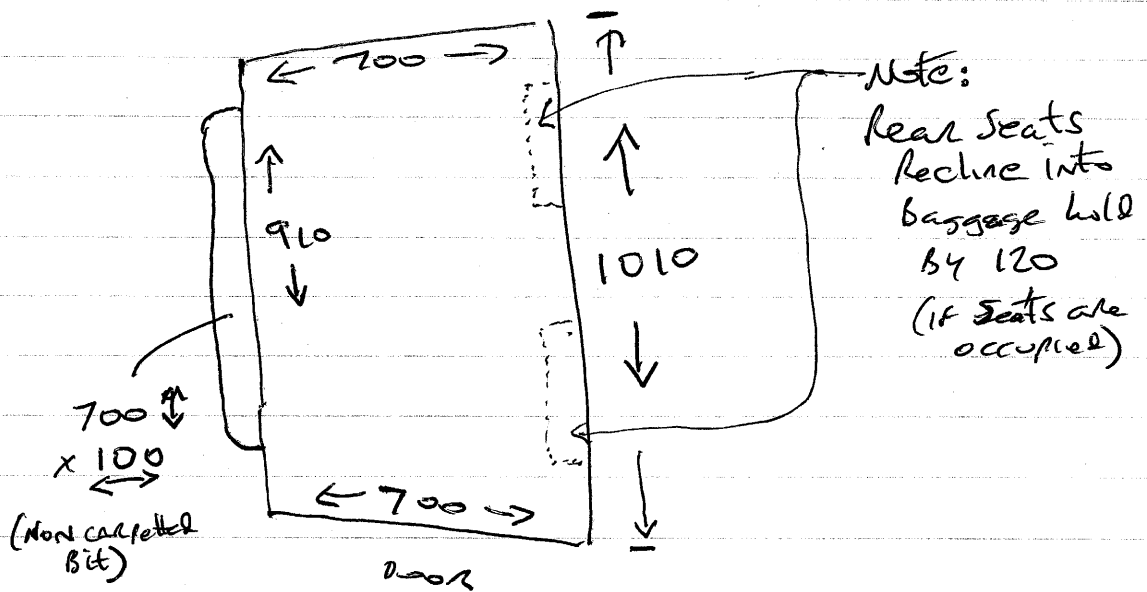

BAGGAGE HOLD

DOOR FRAME

FLOOR AREA

Ceiling height (lowest) 830