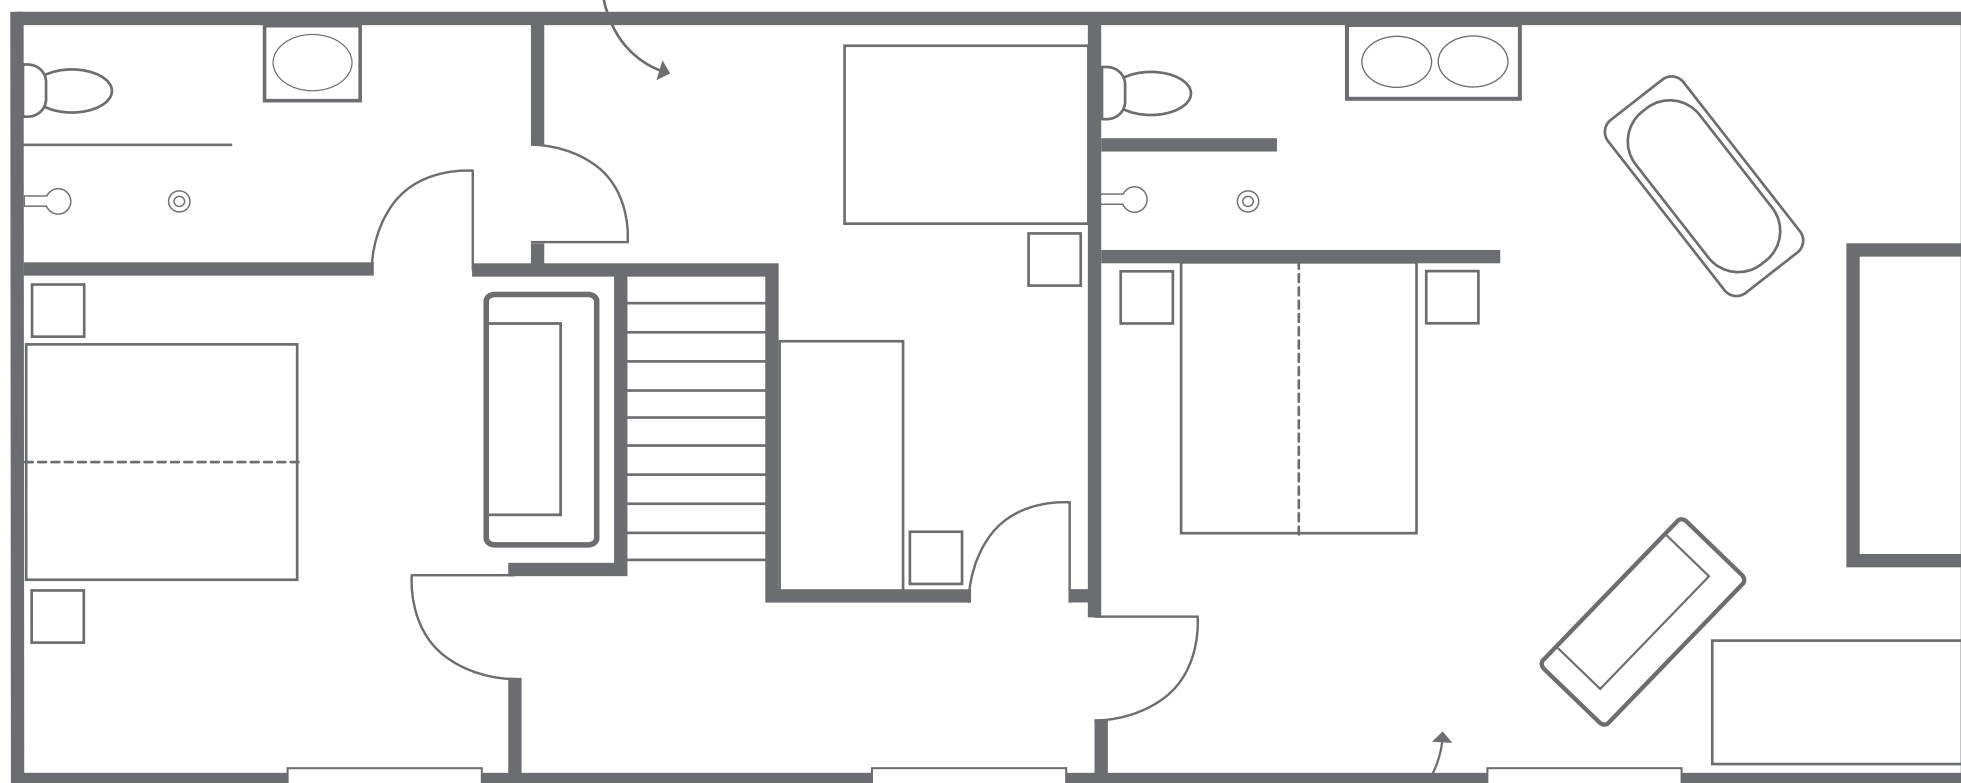

THE FARMHOUSE

GROUND FLOOR

THE FARMHOUSE

FIRST FLOOR

THE CAPTAIN'S BEDROOM

Zip-link super king or 2 single beds, and small pull out single & en-suite bathroom

WHITE CASTLE ROOM

Queen size double bed and en-suite bathroom

PINK FLAMINGO ROOM

Zip-link super king or 2 single beds and extra single bed

TANGIER BLUE ROOM

King size bed and en-suite bathroom

SECOND FLOOR

PUSH-ME-PULL-YOU ROOM

Queen size double bed and single bed & shared shower room

GOOSEY GANDER ROOM

Zip-link super king or 2 single beds, & shared shower room

THE PEACOCK LOFT

Zip-link super king or 2 single beds, and extra single bed, freestanding bath & en-suite shower room