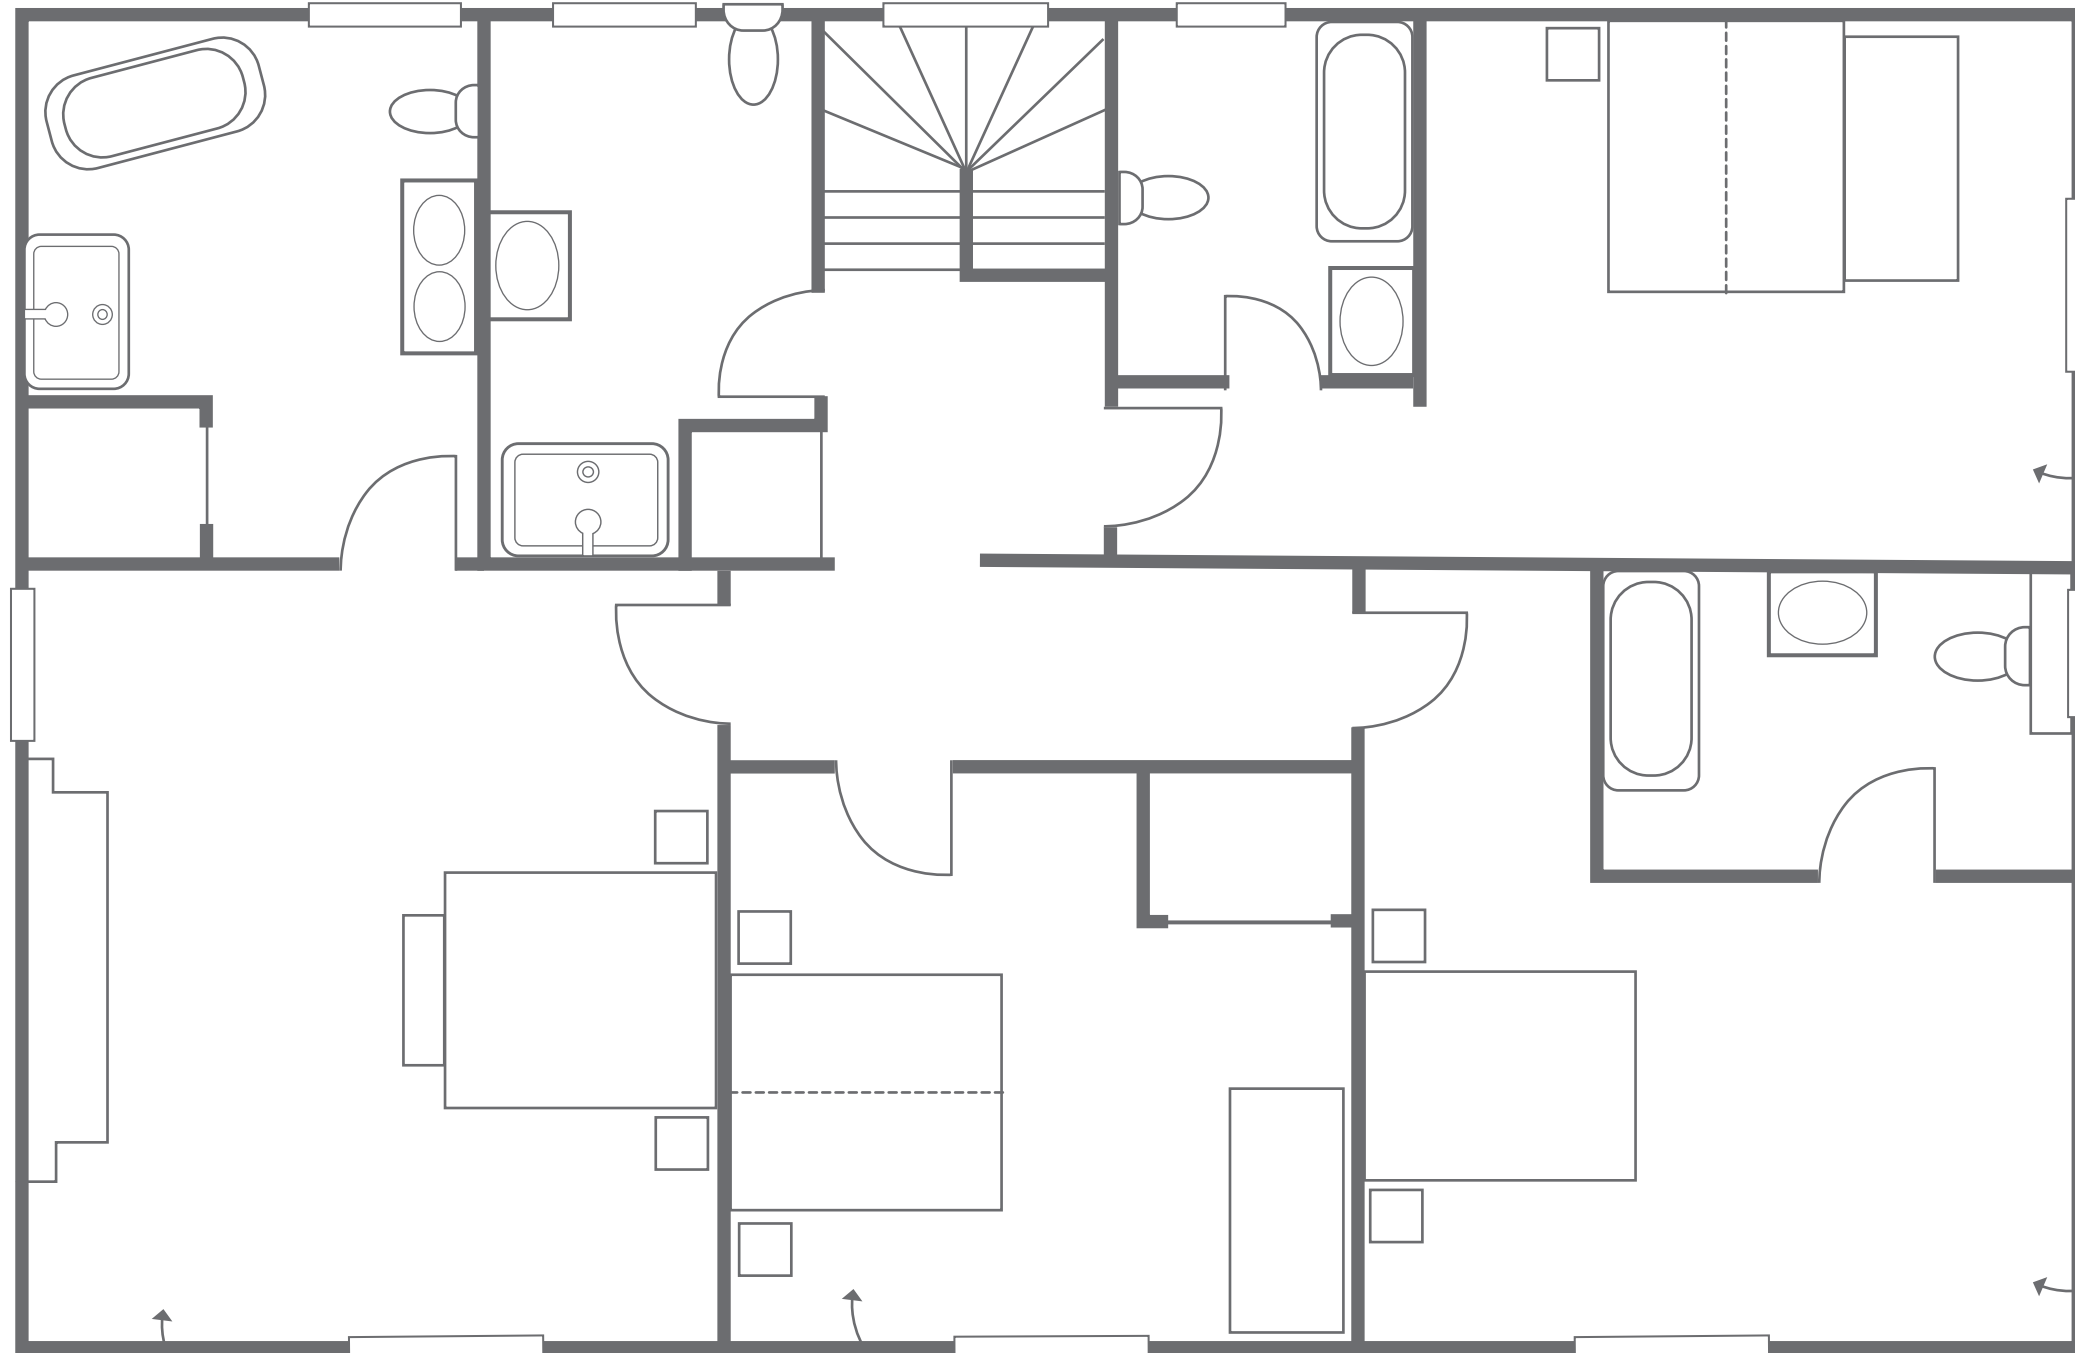

THE FARMHOUSE

GROUND FLOOR

THE FARMHOUSE

FIRST FLOOR

THE CAPTAIN'S BEDROOM

Zip-link super king or 2 single beds, and small pull out single & en-suite bathroom

WHITE CASTLE ROOM

Queen size double bed and en-suite bathroom

PINK FLAMINGO ROOM

Zip-link super king or 2 single beds and extra single bed

TANGIER BLUE ROOM

King size bed and en-suite bathroom

SECOND FLOOR

PUSH-ME-PULL-YOU ROOM

Queen size double bed and single bed & shared shower room

GOOSEY GANDER ROOM

Zip-link super king or 2 single beds, & shared shower room

THE PEACOCK LOFT

Zip-link super king or 2 single beds, and extra single bed, freestanding bath & en-suite shower room