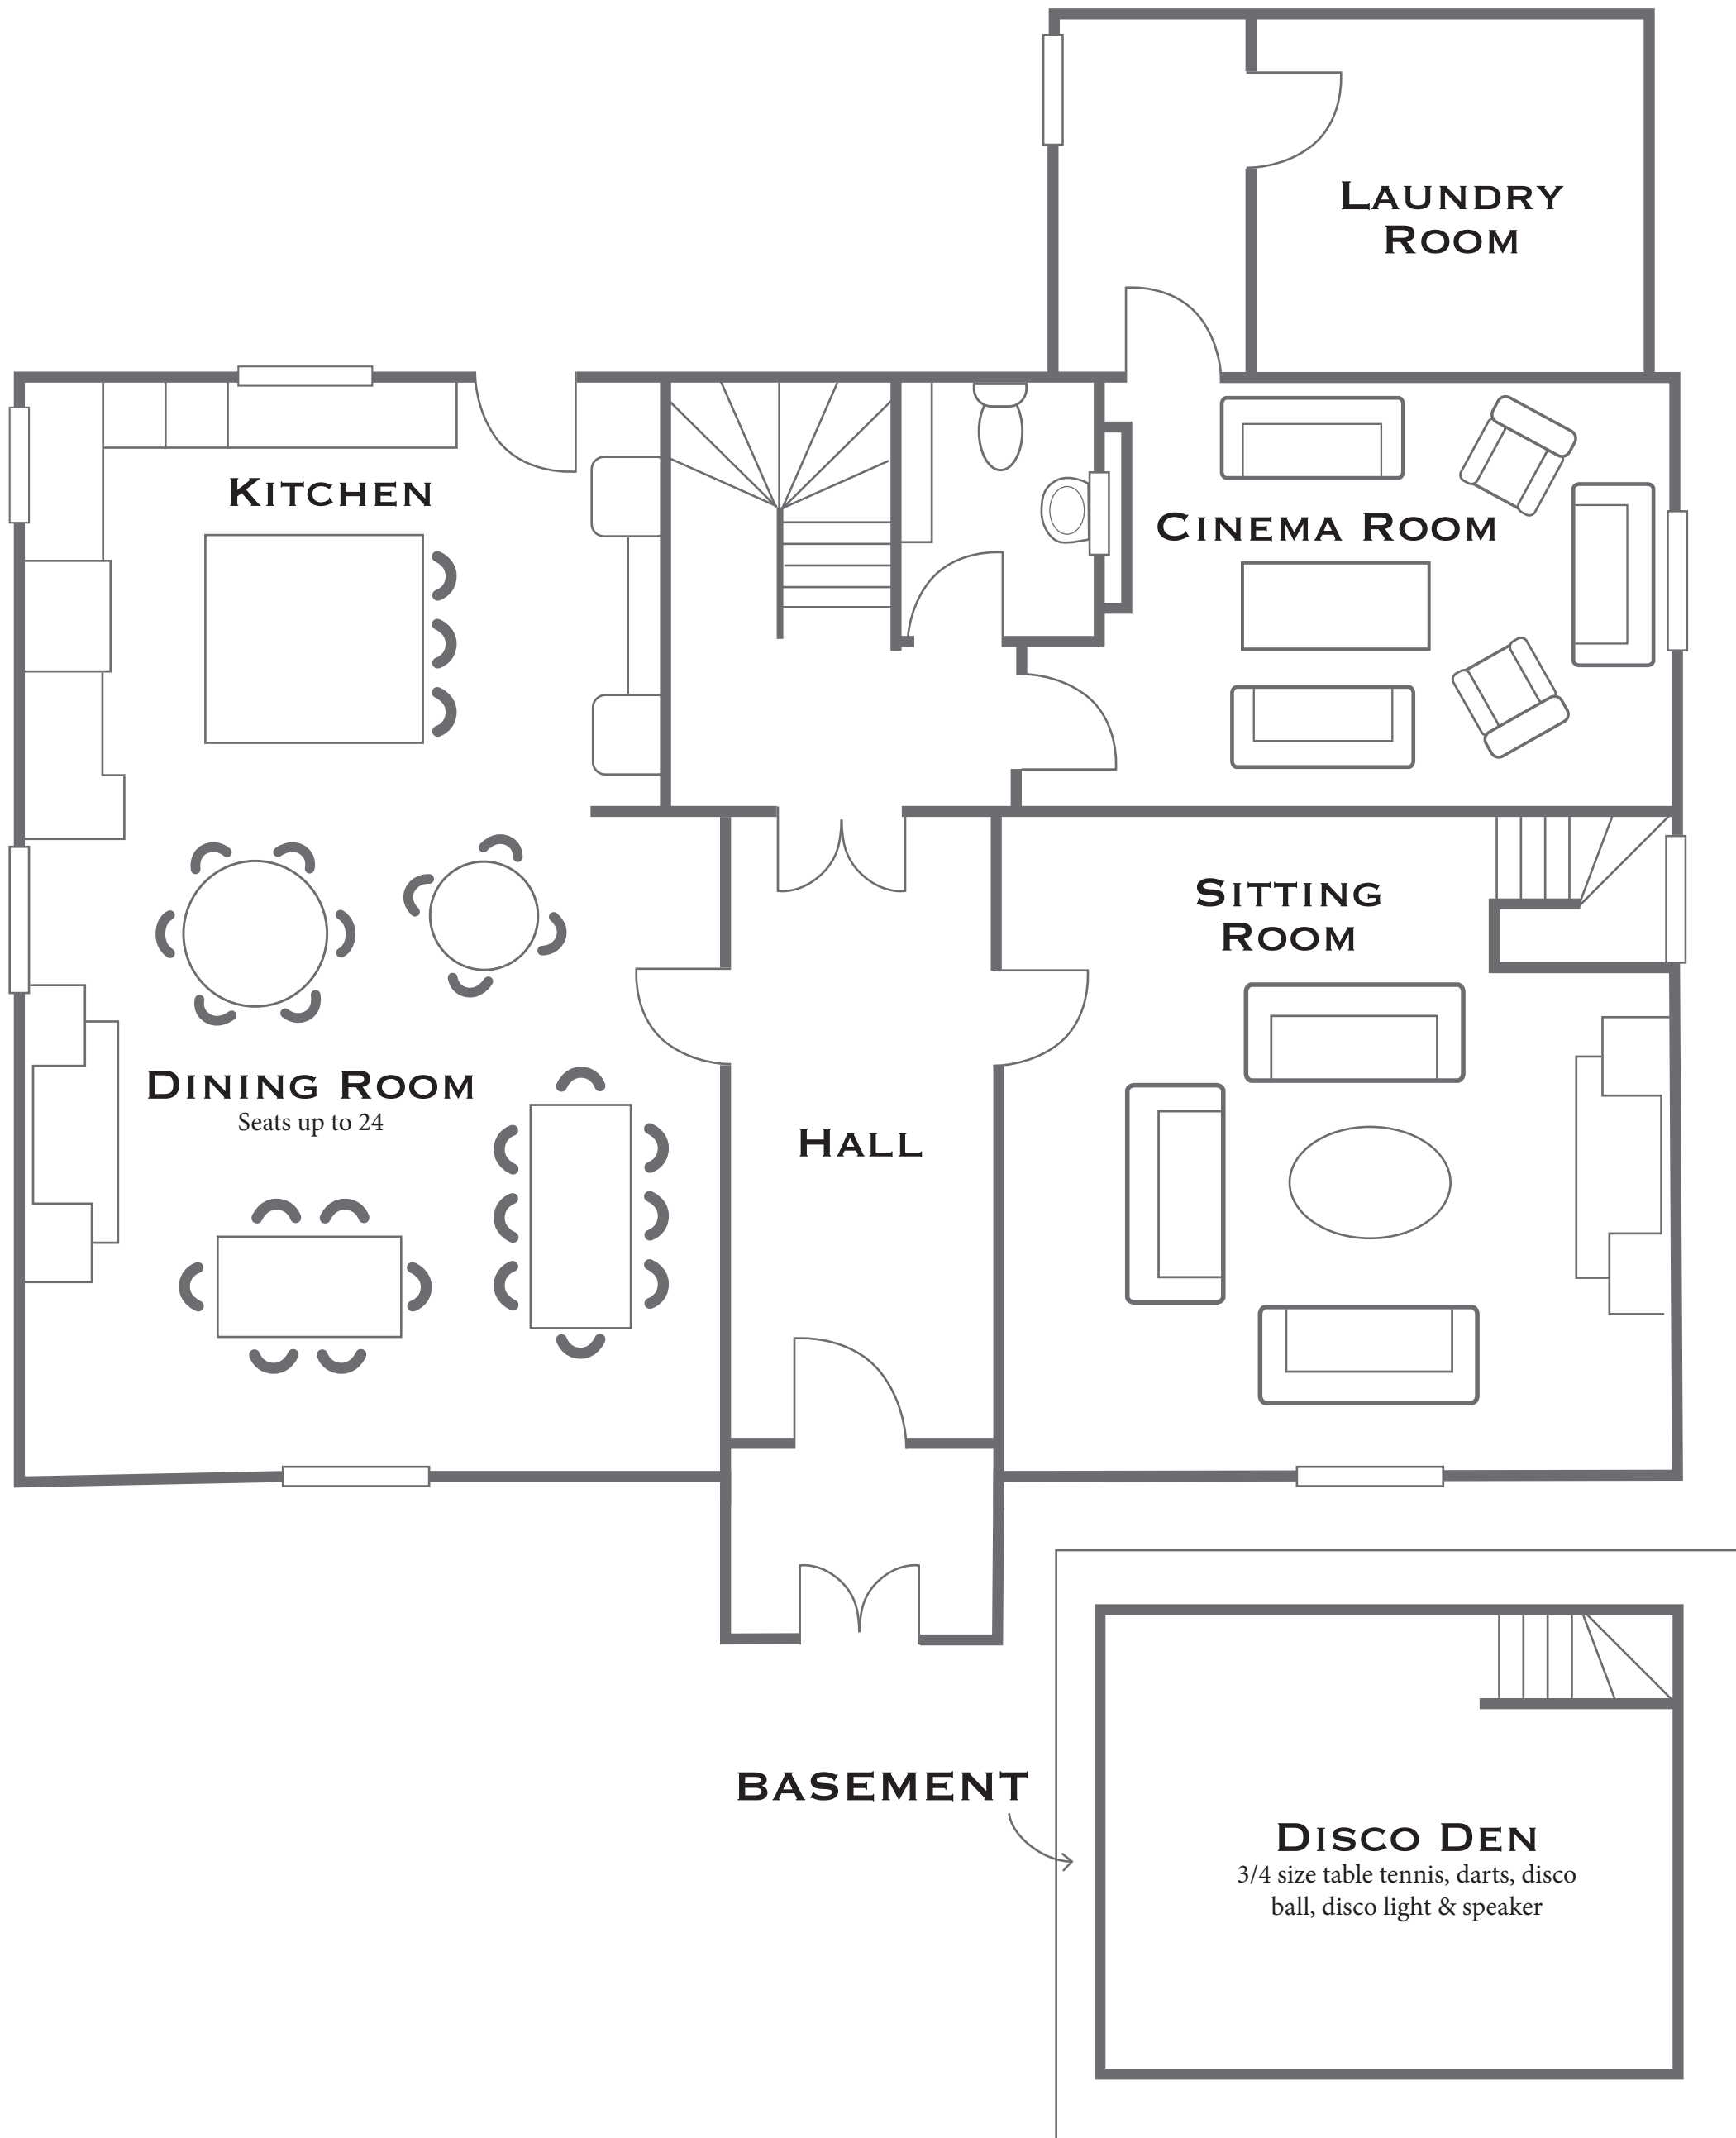

THE FARMHOUSE

GROUND FLOOR

THE FARMHOUSE

FIRST FLOOR

THE CAPTAIN'S BEDROOM

Zip-link super king or 2 single beds, and small pull out single & en-suite bathroom

WHITE CASTLE ROOM

Queen size double bed and en-suite bathroom

PINK FLAMINGO ROOM

Zip-link super king or 2 single beds and extra single bed

TANGIER BLUE ROOM

King size bed and en-suite bathroom

SECOND FLOOR

PUSH-ME-PULL-YOU ROOM

Queen size double bed and single bed & shared shower room

GOOSEY GANDER ROOM

Zip-link super king or 2 single beds, & shared shower room

THE PEACOCK LOFT

Zip-link super king or 2 single beds, and extra single bed, freestanding bath & en-suite shower room