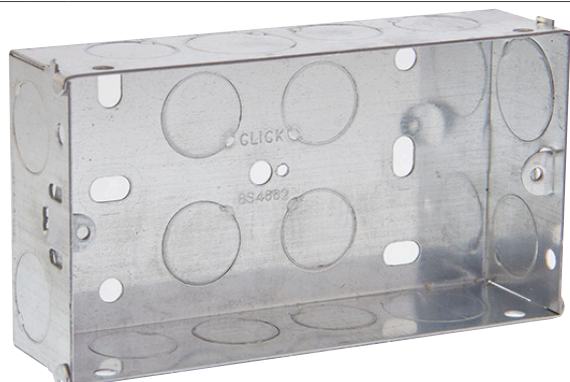

Product Code: WA096

Description: 2 Gang 35mm Deep Galvanised Steel K.O. Box

General Information

Dimensions	135mm (W) x 70mm (H) x 35mm (D)	
Finish	Galvanised Steel	
Materials	Body: Galvanised Steel Terminal Screw: Brass	Earth Terminal: Brass
Earth Terminal Provided	Yes	
Back Box Knockouts	13 x 20mmØ, 3 x 25mmØ	
Warranty	10 Years	
Standards	BS 4662:2006+A1:2009	