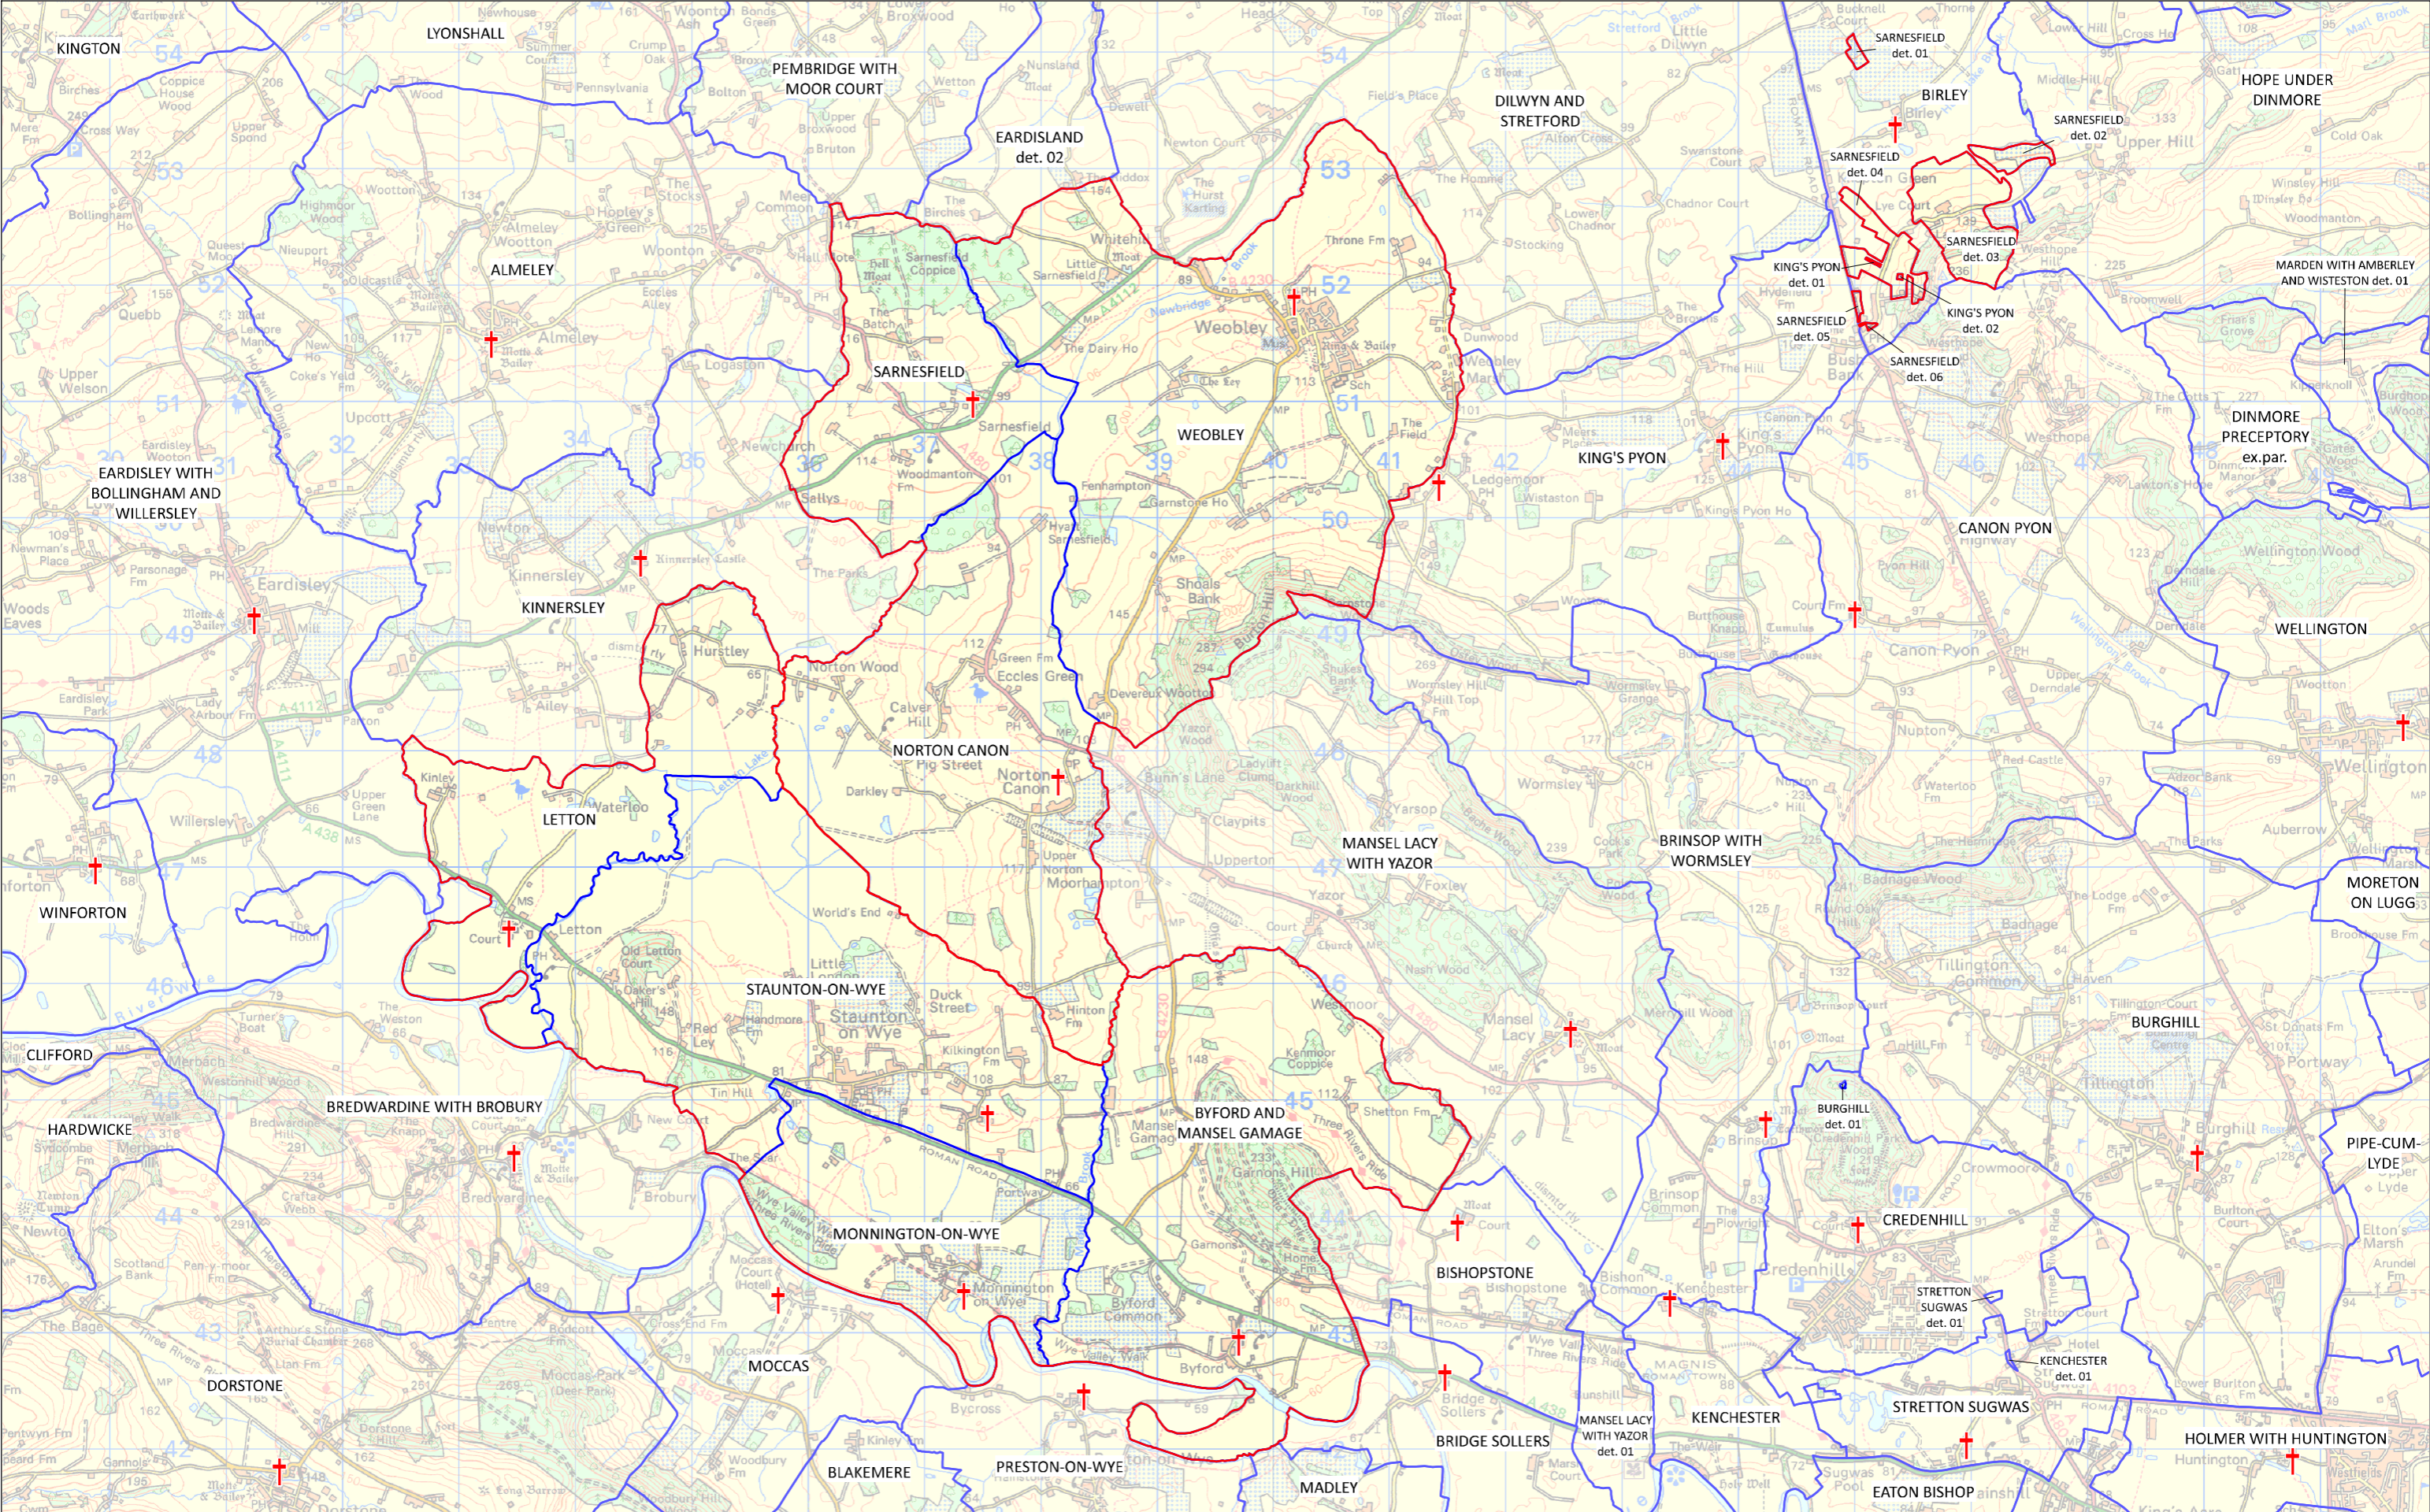

Benefice of Letton with Staunton-on-Wye, Byford, Mansel Gamage and Monnington-on-Wye
Benefice of Weobley with Sarnesfield and Norton Canon

This map was compiled for the Diocese of Hereford by Alistair Sutherland in August 2022 with digital data from Field Dynamics. It contains parish data supplied by the Commissioners of the Church of England, church location data from A Church Near You, and Ordnance Survey data reproduced with the permission of Ordnance Survey on behalf of HMSO. ©Crown copyright and database right 2022. All rights reserved. Ordnance Survey licences nos 100040148 and 100019918. Please note that some legal parish names may be abbreviated for clarity.